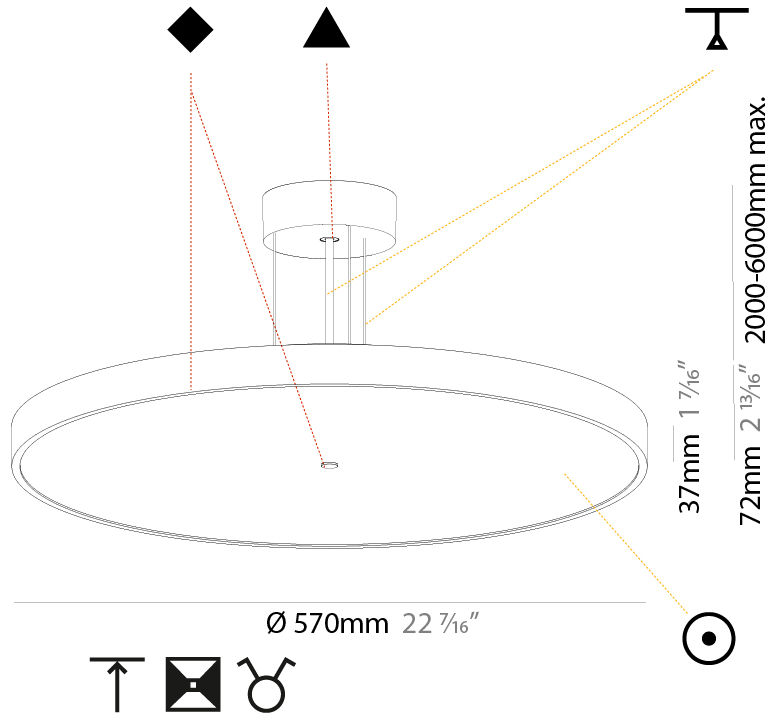

GENERAL

Series: Sign Diva
Subseries: Sign Diva
Brand: Prolicht
Division: Architectural
Mounting Type: Suspension
Mounting Location: Ceiling
Subcategory: Pendant

PHYSICAL

Shape: Round
Diameter (mm): 570
Diameter (in): 22 7/16
Height (mm): 72
Height (in): 2 13/16
Max. Overall Height (mm): 6072
Max. Overall Height (in): 239 7/16
Light Distribution: Direct / Indirect
Weight (kg): 8.548
Weight (lbs): 18.85
Diffuser: PMMA - Opal / Micro-Prism / Sparkling Secret / Vintage Industrial with Shine Ring
Fixture Finish: SSR / BKV / CWI / CRY / HAB / UFT / ITA / RUA / FTG / MYG / LOD / PUS / FRO / FUP / KIA / POP / BLS / SPG / MEY / GOH / GUM / CHC / COM / ABZ / JAG / OBR / MOS / ROR
Fixture Material: Extruded Aluminum / Steel
Cable Details: 2000mm or 6000mm Transparent Cable

ELECTRICAL

Lamp Type: LED (Zhaga Standard)
Input Wattage (W): 80.3
Total Output Wattage (W): 53 / 18
Dimming: Tri-Mode (Non-Dimming and Phase Dimming (120Vac only) and 0-10V Dimming)
Driver Included: Yes
Driver Location: Integrated
Driver Type: Constant Current - Universal
Driver Class: Class 2
Input Voltage (V): 120 - 277
Constant Current (MA): 350

LED

Color Temperature (°K): 2700 / 3000 / 3500 / 4000
Max. Delivered Lumen (lm): 6110 / 7650 / 7801 / 7960
CRI: >90 CRI
Lamp Life (hrs): 50000

OPTICAL

RATINGS AND CERTIFICATIONS

Certified By: Certified for North American Standards
IP rating: IP20

A